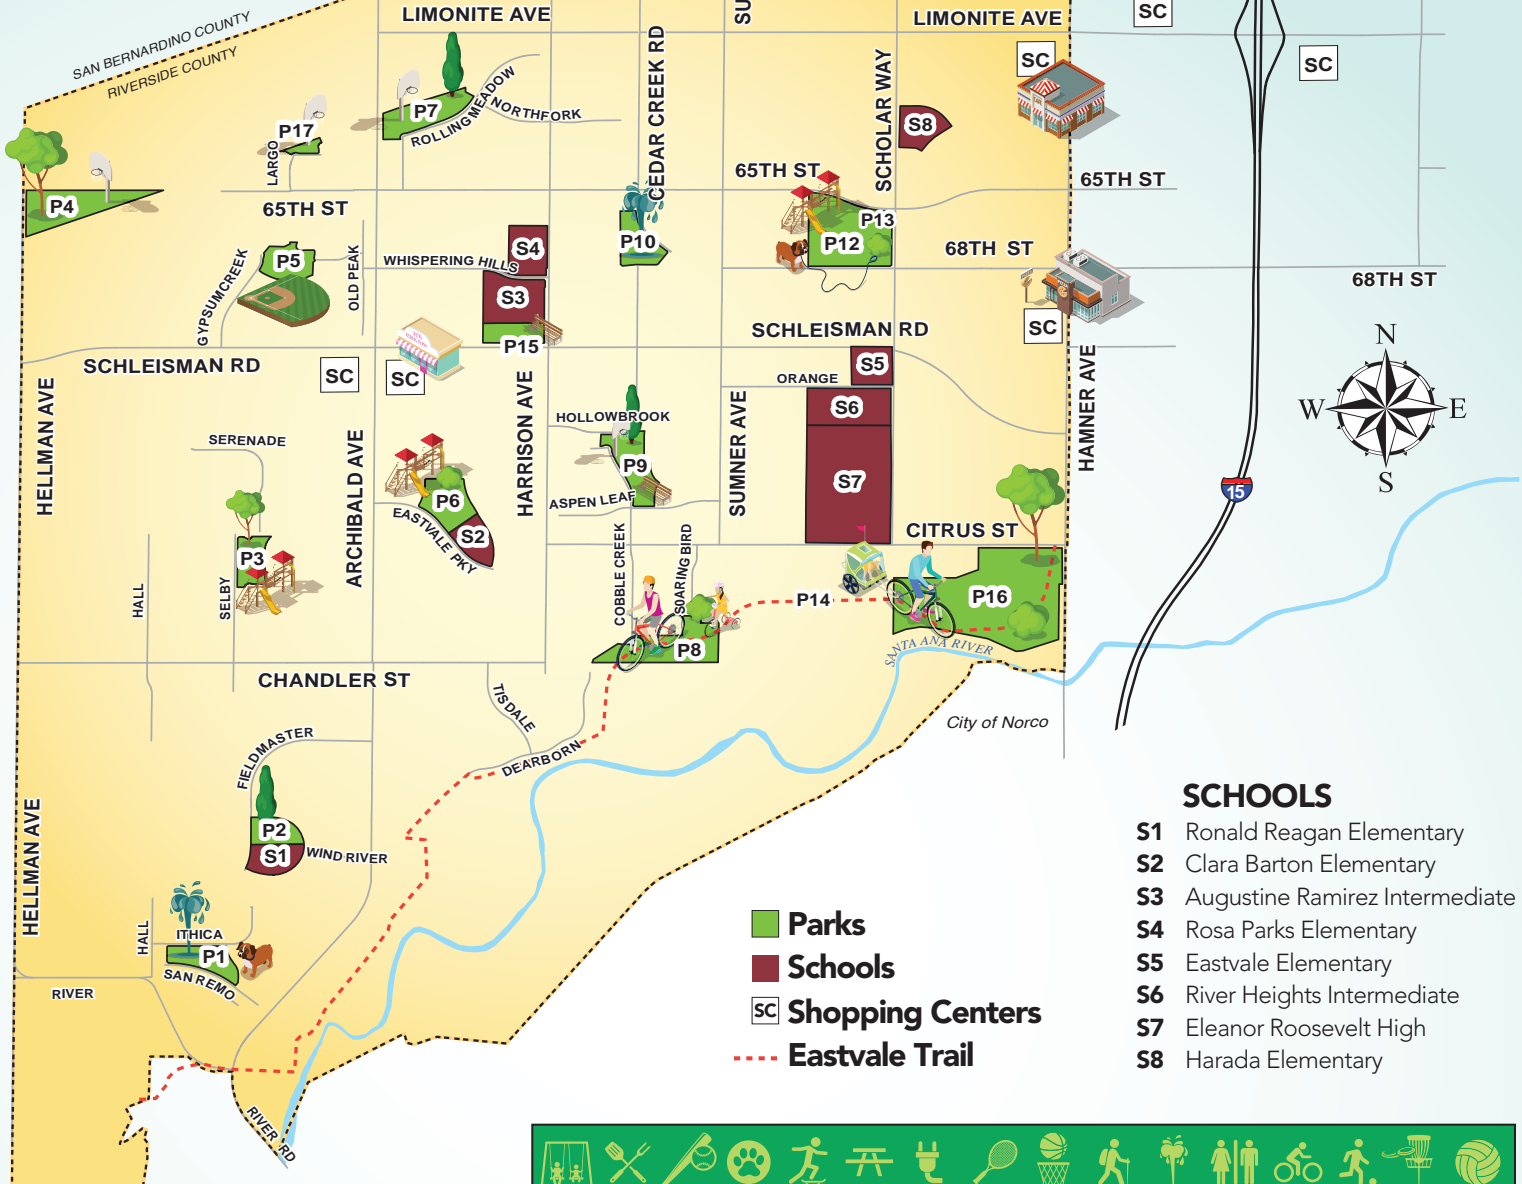

EASTVALE AREA PARKS AND SCHOOL LOCATION MAP

SCHOOLS

- S1** Ronald Reagan Elementary
- S2** Clara Barton Elementary
- S3** Augustine Ramirez Intermediate
- S4** Rosa Parks Elementary
- S5** Eastvale Elementary
- S6** River Heights Intermediate
- S7** Eleanor Roosevelt High
- S8** Harada Elementary

PARKS AND FACILITIES

|--|--|--|--|--|--|--|--|--|--|--|--|--|--|--|--|--|

	Play Area	BBQ	Baseball	Dog Park	Skate Park	Facility Rentals	Electricity	Tennis	Basketball	Trail	Water Play	Restrooms	Bike	Soccer	Disc Golf	Volleyball
P4 American Heroes Park 6608 Hellman Avenue	★	★		★		★	★		★			★		★		
P10 Cedar Creek Park 6709 Cedar Creek Road	★	★				★	★				★	★		★		
P1 Dairyland Park 14520 San Remo			★	★		★					★	★				
P5 Deer Creek Park 6785 Iron Horse Lane	★	★	★			★						★		★		
P15 Eastvale Community Center (ECC) 13820 Schleisman Road						★	★		★			★				
P16 Eastvale Community Park (ECP) 12750 Citrus Street							★			★		★	★	★		
P2 Half Moon Park 14383 Cherry Creek	★	★	★			★	★					★				
P12 Harada Heritage Park & Batting Cages 13099 65th Street	★	★	★	★	★	★	★					★		★		
P13 Harada Neighborhood Center (HNC) 13099 65th Street						★	★					★				
P7 James C. Huber Park 6411 Rolling Meadows	★	★	★		★	★		★	★			★		★		
P6 McCune Family Park 7450 Eastvale Parkway	★	★	★			★	★	★	★			★		★		
P3 Mountain View Park 14444 Selby Avenue	★	★				★	★	★	★			★				
P11 Orchard Park 5900 Festival Way	★	★	★		★	★			★			★		★		★
P9 Providence Ranch Park 7250 Cobble Creek	★	★	★			★	★		★			★		★		
P8 Riverwalk Park 7674 Soaring Bird Court	★	★				★				★		★	★		★	
P17 Symphony Park 13387 Largo Drive	★								★			★				